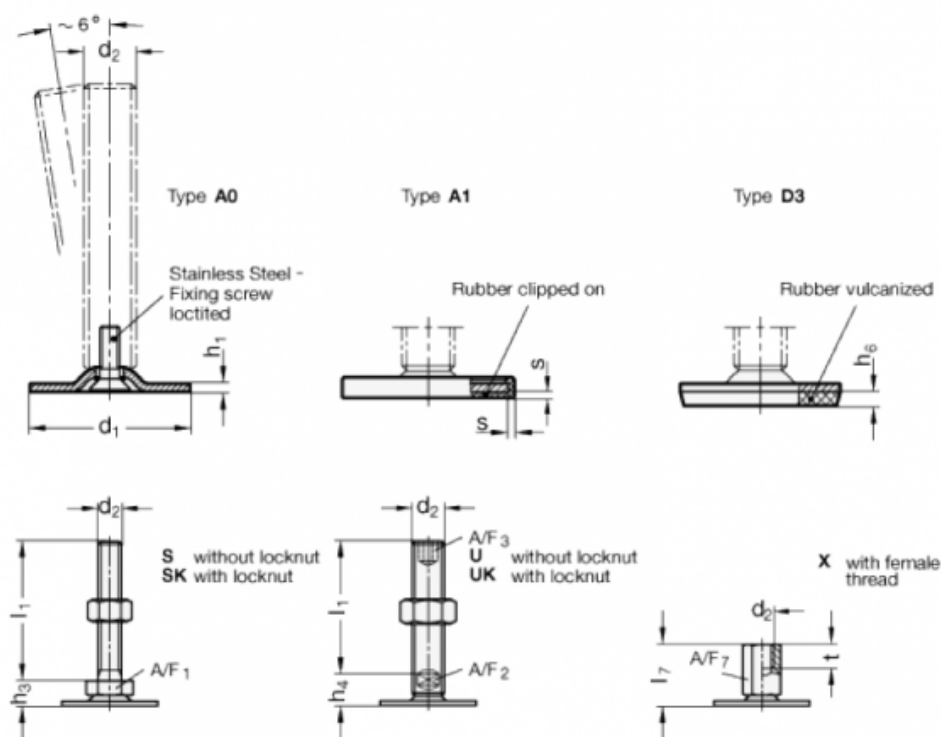

Data Sheet

Article number: 204080M24100A0UK

Description: E+G levelling foot
GN 40-80-M24-100-A0-UK

Note: UK With nut, Hexagon socket at the top, Wrench flat at the bottom

Measures

A/F2 = 19
A/F3 = 12
d1 = 80
d2 = M24
h1 = 3
h4 = 21
h6 =
l1 = 100